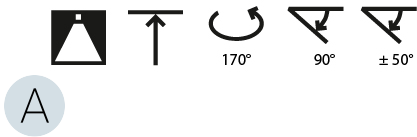

GENERAL

Series: Sign Diva Dancer

Subseries: Sign Diva Dancer Korona

Brand: Prolicht

Division: Architectural

Mounting Type: Suspension

Mounting Location: Ceiling

Subcategory: Pendant

PHYSICAL

Shape: Round

Diameter (mm): 850

Diameter (in): 33 7/16

Height (mm): 1620

Height (in): 63 3/4

Light Distribution: Adjustable / Direct

Weight (kg): 11.67

Weight (lbs): 25.67

Diffuser: PMMA - Opal / Micro-Prism / Sparkling Secret / Vintage Industrial

Fixture Finish: SSR / BKV / CWI / CRY / HAB / UFT / ITA / RUA / FTG / MYG / LOD / PUS / FRO / FUP / KIA / POP / BLS / SPG / MEY / GOH / GUM / CHC / COM / ABZ / JAG / OBR / MOS / ROR

Fixture Material: Extruded Aluminum / Steel

ELECTRICAL

Lamp Type: LED (Zhaga Standard)

Input Wattage (W): 96.8

Total Output Wattage (W): 76.8

Dimming: Tri-Mode (Non-Dimming and Phase Dimming (120Vac only) and 0-10V Dimming)

Driver Included: Yes

Driver Location: Integrated

Driver Type: Constant Current - Universal

Driver Class: Class 2

Input Voltage (V): 120 - 277

Constant Current (MA): 600

LED

Color Temperature (°K): 2700 / 3000 / 4000

Max. Delivered Lumen (lm): 11160 / 11388 / 11620

CRI: >90 CRI

Lamp Life (hrs): 50000

OPTICAL

Adjustability: Rotational Canopy 170°; Tilting Canopy ±50°; Tilting Head ±90°

RATINGS AND CERTIFICATIONS

Certified By: Certified for North American Standards

IP rating: IP20