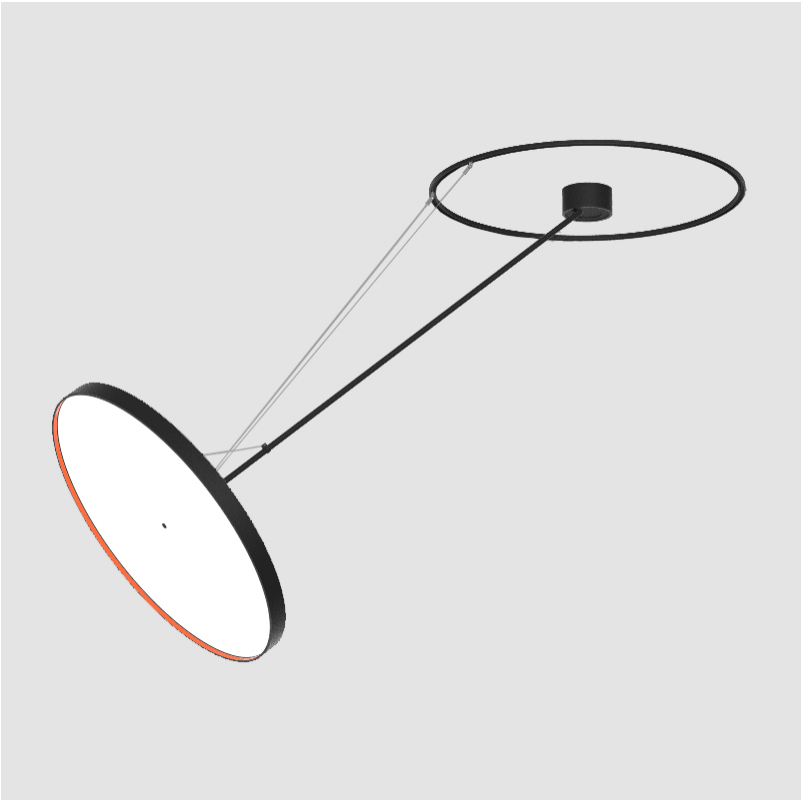

GENERAL

Series: Sign Diva Dancer

Subseries: Sign Diva Dancer Korona

Brand: Prolicht

Division: Architectural

Mounting Type: Suspension

Mounting Location: Ceiling

Subcategory: Pendant

PHYSICAL

Shape: Round

Diameter (mm): 850

Diameter (in): 33 7/16

Height (mm): 1620

Height (in): 63 3/4

Light Distribution: Adjustable / Direct

Weight (kg): 11.67

Weight (lbs): 25.67

Diffuser: PMMA - Opal / Micro-Prism / Sparkling Secret / Vintage Industrial

Fixture Finish: SSR / BKV / CWI / CRY / HAB / UFT / ITA / RUA / FTG / MYG / LOD / PUS / FRO / FUP / KIA / POP / BLS / SPG / MEY / GOH / GUM / CHC / COM / ABZ / JAG / OBR / MOS / ROR

Fixture Material: Extruded Aluminum / Steel

ELECTRICAL

Lamp Type: LED (Zhaga Standard)

Input Wattage (W): 96.8

Total Output Wattage (W): 76.8

Dimming: Tri-Mode (Non-Dimming and Phase Dimming (120Vac only) and 0-10V Dimming)

Driver Included: Yes

Driver Location: Integrated

Driver Type: Constant Current - Universal

Driver Class: Class 2

Input Voltage (V): 120 - 277

Constant Current (MA): 600

LED

Color Temperature (°K): 2700 / 3000 / 4000

Max. Delivered Lumen (lm): 11160 / 11388 / 11620

CRI: >90 CRI

Lamp Life (hrs): 50000

OPTICAL

Adjustability: Rotational Canopy 170°; Tilting Canopy ±50°; Tilting Head ±90°

RATINGS AND CERTIFICATIONS

Certified By: Certified for North American Standards

IP rating: IP20