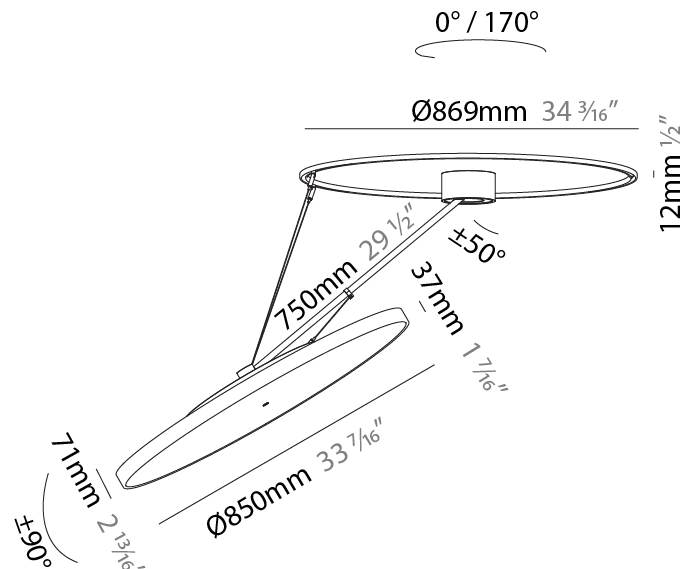

GENERAL

Series: Sign Diva Dancer
Subseries: Sign Diva Dancer Korona
Brand: Prolicht
Division: Architectural
Mounting Type: Suspension
Mounting Location: Ceiling
Subcategory: Pendant

PHYSICAL

Shape: Round
Diameter (mm): 850
Diameter (in): 33 7/16
Height (mm): 870
Height (in): 34 1/4
Light Distribution: Adjustable / Direct
Weight (kg): 10.5
Weight (lbs): 23.1
Diffuser: PMMA - Opal / Micro-Prism / Sparkling Secret / Vintage Industrial
Fixture Finish: SSR / BKV / CWI / CRY / HAB / UFT / ITA / RUA / FTG / MYG / LOD / PUS / FRO / FUP / KIA / POP / BLS / SPG / MEY / GOH / GUM / CHC / COM / ABZ / JAG / OBR / MOS / ROR
Fixture Material: Extruded Aluminum / Steel

ELECTRICAL

Lamp Type: LED (Zhaga Standard)
Input Wattage (W): 96.8
Total Output Wattage (W): 76.8
Dimming: Tri-Mode (Non-Dimming and Phase Dimming (120Vac only) and 0-10V Dimming)
Driver Included: Yes
Driver Location: Integrated
Driver Type: Constant Current - Universal
Driver Class: Class 2
Input Voltage (V): 120 - 277
Constant Current (MA): 600

LED

Color Temperature (°K): 2700 / 3000 / 4000
Max. Delivered Lumen (lm): 11160 / 11388 / 11620
CRI: >90 CRI
Lamp Life (hrs): 50000

OPTICAL

Adjustability: Rotational Canopy 170°; Tilting Canopy ±50°; Tilting Head ±90°

RATINGS AND CERTIFICATIONS

Certified By: Certified for North American Standards
IP rating: IP20