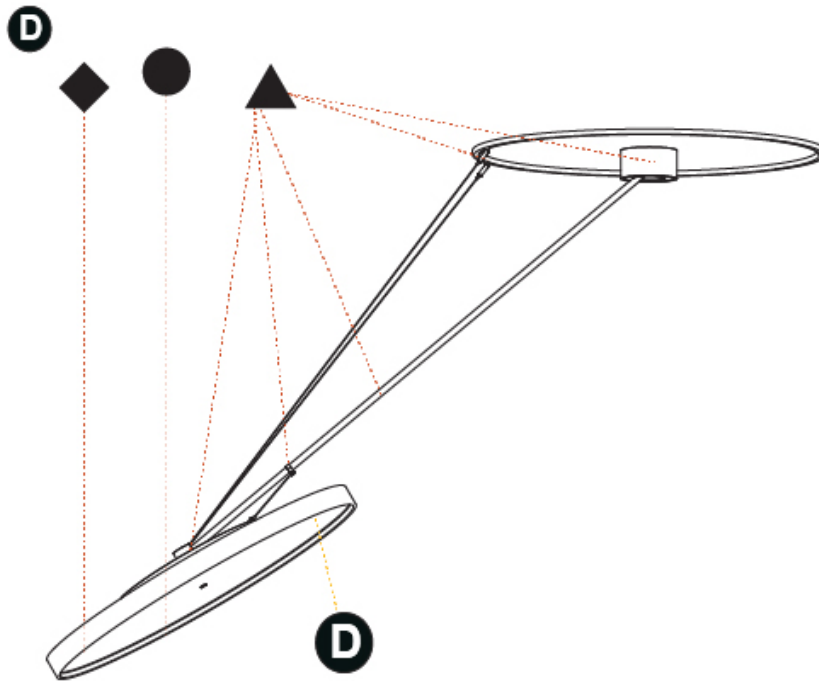

SIGN DIVA DANCER SUSPENSION

A30875-

PROJECT

TYPE

SPECIFIER

QUANTITY

DATE