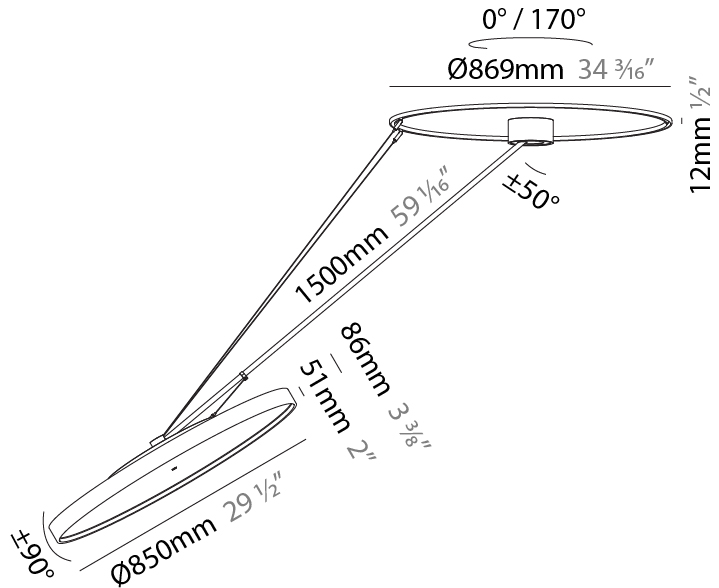

GENERAL

Series: Sign Diva Dancer

Subseries: Sign Diva Dancer Korona

Brand: Prolicht

Division: Architectural

Mounting Type: Suspension

Mounting Location: Ceiling

Subcategory: Pendant

PHYSICAL

Shape: Round

Diameter (mm): 850

Diameter (in): 33 7/16

Height (mm): 1620

Height (in): 63 3/4

Light Distribution: Adjustable / Direct

Weight (kg): 11.67

Weight (lbs): 25.67

Diffuser: PMMA - Opal / Micro-Prism / Sparkling Secret / Vintage Industrial

Fixture Finish: SSR / BKV / CWI / CRY / HAB / UFT / ITA / RUA / FTG / MYG / LOD / PUS / FRO / FUP / KIA / POP / BLS / SPG / MEY / GOH / GUM / CHC / COM / ABZ / JAG / OBR / MOS / ROR

Fixture Material: Extruded Aluminum / Steel

ELECTRICAL

Lamp Type: LED (Zhaga Standard)

Input Wattage (W): 96.8

Total Output Wattage (W): 76.8

Dimming: Tri-Mode (Non-Dimming and Phase Dimming (120Vac only) and 0-10V Dimming)

Driver Included: Yes

Driver Location: Integrated

Driver Type: Constant Current - Universal

Driver Class: Class 2

Input Voltage (V): 120 - 277

Constant Current (MA): 600

LED

Color Temperature (°K): 2700 / 3000 / 4000

Max. Delivered Lumen (lm): 11160 / 11388 / 11620

CRI: >90 CRI

Lamp Life (hrs): 50000

OPTICAL

Adjustability: Rotational Canopy 170°; Tilting Canopy ±50°; Tilting Head ±90°

RATINGS AND CERTIFICATIONS

Certified By: Certified for North American Standards

IP rating: IP20